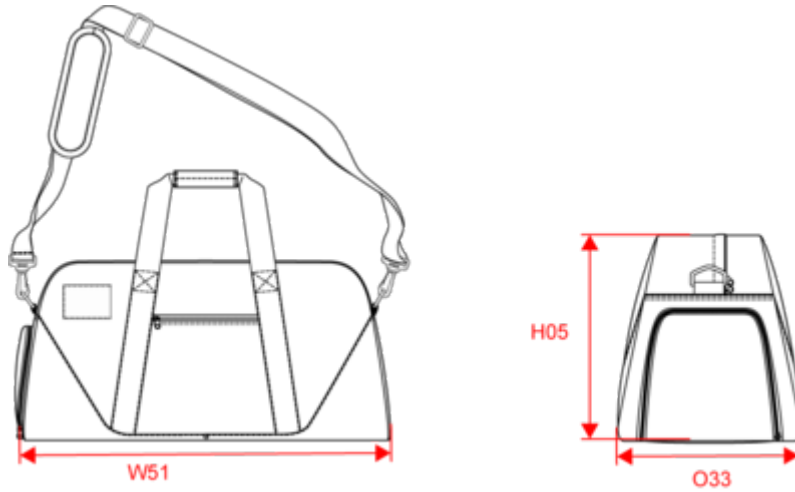

More information

Logistic

Country of origin

Customs code

Washing instructions

WKI0610

Travel bag

Dimensions (cm)

Measurements in cm	One size
H05 - Total height	32.00
O32 - Deep of top part	20.00
O33 - Deep of bottom part	30.00
W51 - Total width	70.00

WKI0610

Travel bag

Colours information

Black
RVB : 35,35,37
Pantone C : Black
Pantone TCX : 19-4004TCX